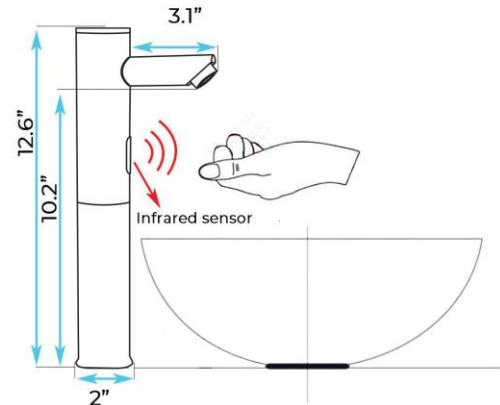

BATHSELECT DODONA ANTIQUE BRASS FINISH COMMERCIAL AUTOMATIC SENSOR FAUCET SPECS

Specs:

- Power: DC:6V(4AA alkaline battery)
- AC:220V-240V; 50/60HZ
- Water Consumption: 0.05Mpa-0.6Mpa
- Detection Zone: 17-30 cm or adjustable
- Motor valve lifespan: up to 500000 flushes
- Battery lifespan: 100000 cycles
- Static Power Consumption: 0.36mw
- Working Power consumption: 0.5mw
- Inductive Opening Time: < 0.5 second
- Inductive Closing Time: < 1 second
- Dia.of inlet / outlet pipe: G1/2"
- Flux: $\geq 0.07L/S$
- Temperature: 0.1-50°C
- Dia of installing faucet: 33~35mm
- Water flow: 4-6 L/M (0.3 Mpa)